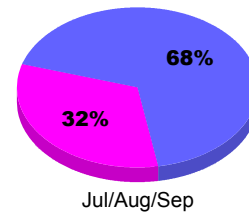

Gender Comparison 2012-2013

Jul/Aug/Sep

Legend: Male (Blue), Female (Magenta)